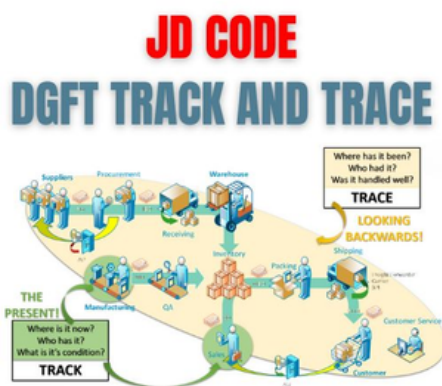

**PRODUCT NAME :
JDTS254**

**PRODUCT NAME :
JDTS259**

**PRODUCT NAME :
JDTS261**

**PRODUCT NAME :
MANUAL
CHECKWEIGHER:
JDCHK-102**

PRODUCT NAME :
WINDER_REWINDER
:JDWND-201

PRODUCT NAME :
CONVEYOR
AUTOMATION:
JDC2231

PRODUCT NAME :
CONVEYOR
AUTOMATION:JDC2
231

PRODUCT NAME :
CONVEYOR
AUTOMATION:J
DC2231

PRODUCT NAME :
CONVEYOR
AUTOMATION:JD
C2231

PRODUCT NAME:
PACKAGING
MACHINE :
JDPAK-300

JDTS SOFTWARE SERVICES

PRODUCT NAME :
DGFT TRACK &
TRACE